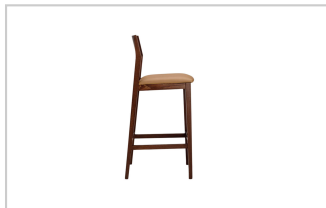

## Alec Wood Bar Stool

Model# : CM2RD1016

The Alec wood bar stool is designed with a distinctively modern, geometric shape. Its minimalist structure is deceptive in its simplicity, as the stool is amazingly durable, luxurious, and almost shockingly tasteful among any fashionable setting.