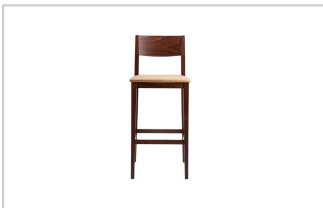

## Alec Wood Bar Stool

Model# : CM2RD1016

The Alec wood bar stool is designed with a distinctively modern, geometric shape. Its minimalist structure is deceptive in its simplicity, as the stool is amazingly durable, luxurious, and almost shockingly tasteful among any fashionable setting.