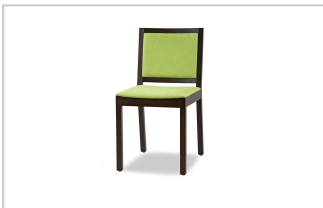

B Chair Contemporary Wood Chair

Model# : CM1PR1107

Make your life easier, and your guests' time more pleasurable with these comfortable chairs. Upholstered seat and back.

DIMENSIONS

H : 32"
W : 16.5"

New York Showroom
1357 Atlantic Ave.
Brooklyn, NY 11216
Ph: 718-363-3097