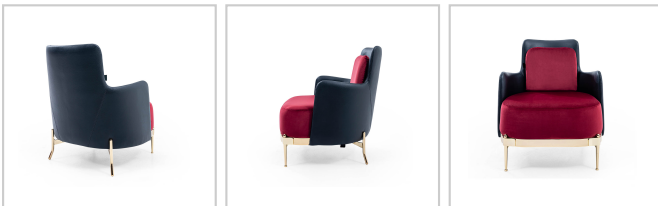

Berta Arm Chair

Model# : CM2SR2901

Fully upholstered arm chair with polished metal frame

New York Showroom
1357 Atlantic Ave.
Brooklyn, NY 11216
Ph: 718-363-3097

Florida Showroom
1211 Stirling Ave.
Dania Beach, FL 33004
Ph: 305-902-2022