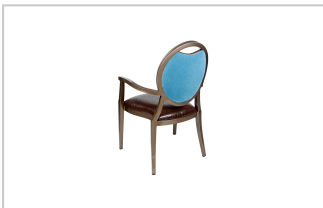

## Brooks Aluminum Wood Look Healthcare Chair

Model# : CM1PR1230

The Brooks wood look arm chair features a fashionably superior, versatile design. A scratch resistant aluminum frame allows this wood look chair to thrive amongst a variety of commercial settings.