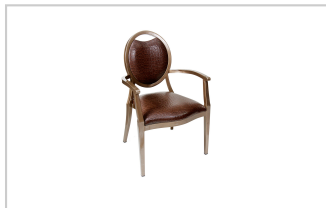

## Brooks Aluminum Wood Look Healthcare Chair

Model# : CM1PR1230

The Brooks wood look arm chair features a fashionably superior, versatile design. A scratch resistant aluminum frame allows this wood look chair to thrive amongst a variety of commercial settings.