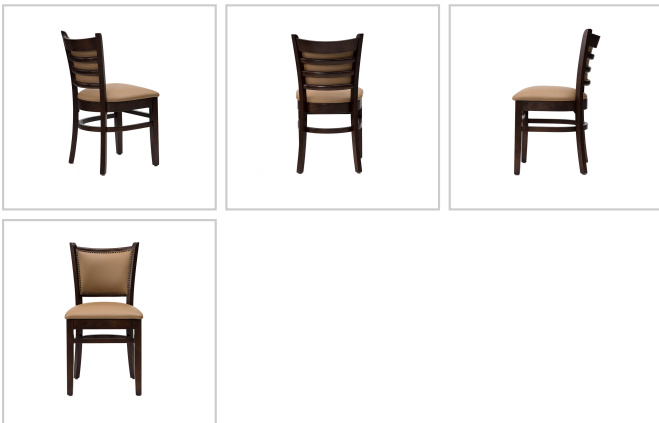

Cairo Front-Upholstered Chair

Model# : CM1PR2668

Upholstered ladderback wood chair with front of back upholstered.

DIMENSIONS

H : 35"
W : 17"
SH : 19"
D : 23"
WT : 16 lb

New York Showroom
1357 Atlantic Ave.
Brooklyn, NY 11216
Ph: 718-363-3097