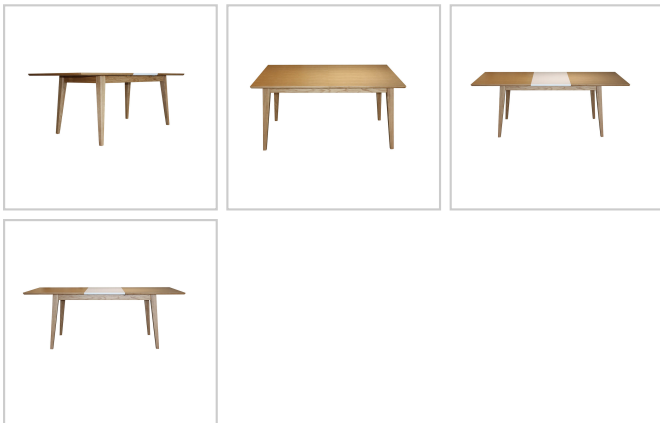

Class Extended Table

Model# : CM6MW2797

The Class extended wood table is masterfully constructed for endurance and longevity. Furthermore, the table's catchy modern design, versatility, and flexibility, allow it to accommodate any fashionable environment.