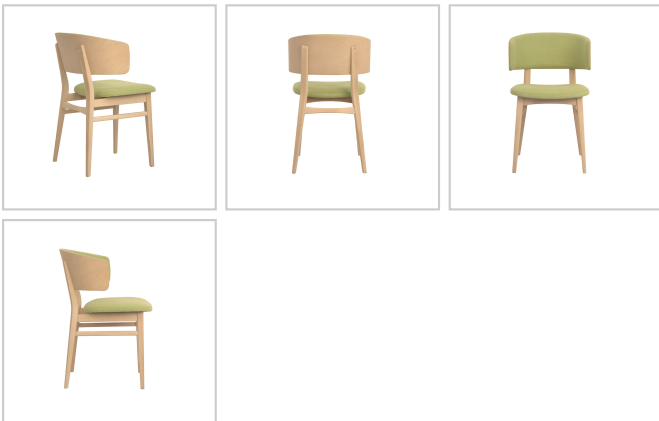

Class Hug Front Upholstered Chair

Model# : CM1MW2796

This upholstered wood dining chair features a sharply curved, almost semi-circular seat-back which incorporates not only a touch of style into the chair's design, but an embracing comfort as well.