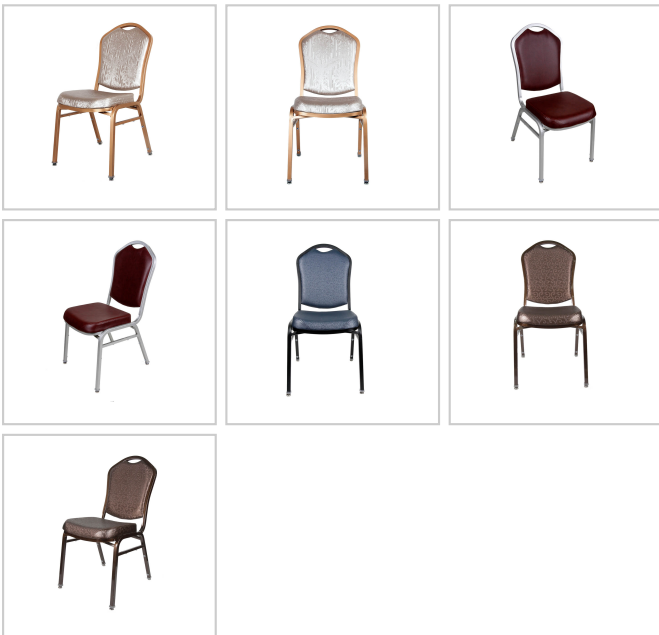

Elsa Stackable Banquet Chair

Model# : CM1PR1486

Framed exquisitely in formidable steel, the highly durable Elsa banquet chair is a tremendous asset for any venue. A stackable design allows these upholstered banquet chairs to accommodate the strenuous processes that make a variety of meaningful events possible.

DIMENSIONS

H : 37"
W : 15

New York Showroom
1357 Atlantic Ave.
Brooklyn, NY 11216
Ph: 718-363-3097

Florida Showroom
1211 Stirling Ave.
Dania Beach, FL 33004
Ph: 305-902-2022

www.thechairmarket.com