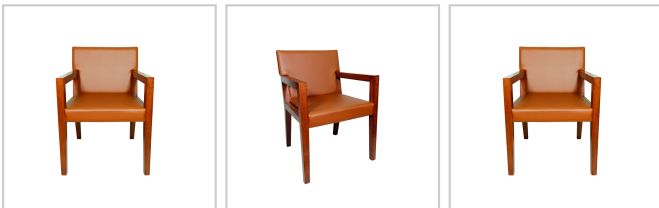

Euthalia arm

Model# : CM3PR1516

Modern seat and back upholstered solid beech wood arm chair, thanks to its expansive shape it guarantees maximum sitting comfort, perfect for hotels and lounges.

DIMENSIONS

H : 31"
W : 22.5"
SH : 18"
D : 21.25"
WT : 25.40 lb

New York Showroom
1357 Atlantic Ave.
Brooklyn, NY 11216
Ph: 718-363-3097

Florida Showroom
1211 Stirling Ave.
Dania Beach, FL 33004
Ph: 305-902-2022

www.thechairmarket.com