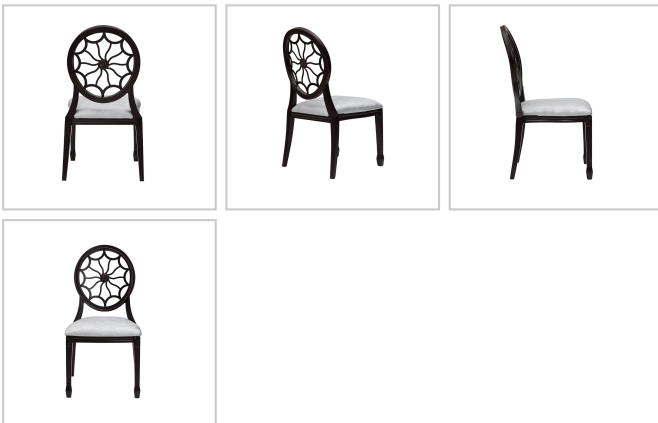

Flora Aluminum Wood Look Stack Chair

Model# : CM1HM1540

With a spectacularly designed, distinctively alluring seat back the Flora wood look stack chair is utterly breathtaking. The aluminum chair frame features a brilliant, scratch-resistant wood look aspect that is crafted to optimize endurance.