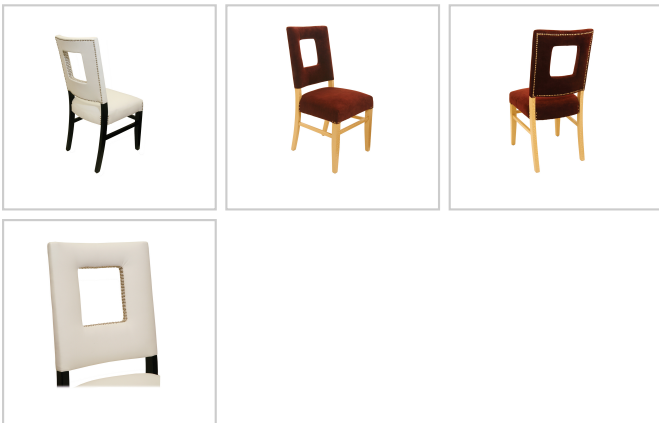

Kim Soft

Model# : CM1PR1764

This square cut geometric design is "cutting edge", great for coffee bars and internet cafes. It has the look that says today, tomorrow, thinker, innovator.

DIMENSIONS

H : 34 1/4"
W : 18"