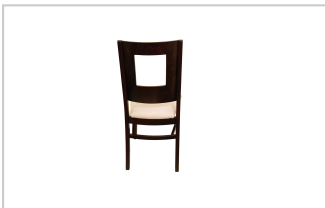

Kim

Model# : CM1PR1762

This square cut geometric design is "cutting edge", great for coffee bars and internet cafes. It has the look that says today, tomorrow, thinker, innovator. Delivery in 10 days or less.

DIMENSIONS

H : 35"
W : 18"

New York Showroom
1357 Atlantic Ave.
Brooklyn, NY 11216
Ph: 718-363-3097

Florida Showroom
1211 Stirling Ave.
Dania Beach, FL 33004
Ph: 305-902-2022

www.thechairmarket.com