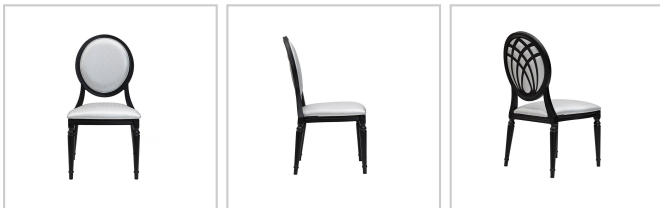

Lisbon Aluminum Wood Look Stack Chair

Model# : CM1HM1885

Structurally beautiful with an astounding and fresh design, the Lisbon wood look chair is the centerpiece around which any banquet hall will thrive. Additionally, this aluminum wood look chair may be smoothly stacked to accommodate the flow of any setting.