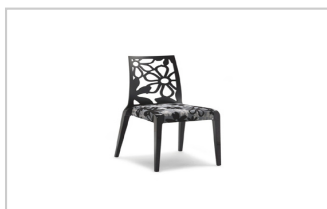

Nova Deco

Model# : CM1CZ2097

Nova Deco side chair features a artully designed back. Fully stackable and made in beech wood with standard or premium finishes. Arm chair is also available.

DIMENSIONS

H : 35"
W : 19"