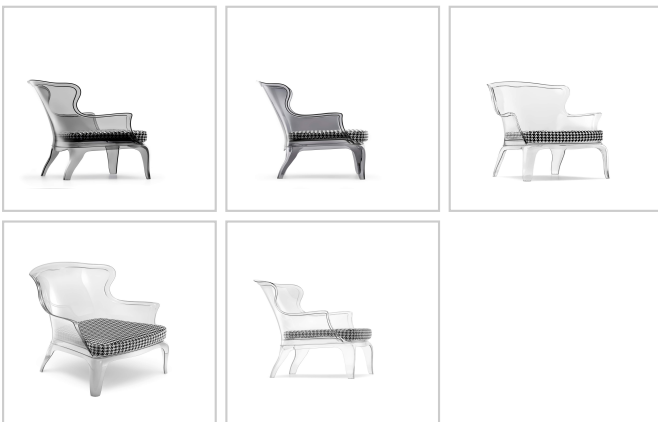

## Pasha Contemporary Chair

Model# : CM3PD2130

Designed by Claudio Dondoli and Marco Pocci. Elegant and stylish, Pasha presents a prestigious character to different locations such as hotel lounges and informal restaurants with cool atmosphere. Made in injection moulded polycarbonate, it is available in white and black glossy finish or in clear transparent and smoke grey versions. It is suitable both for indoor and outdoor areas. Available with cushion (4-660.3)