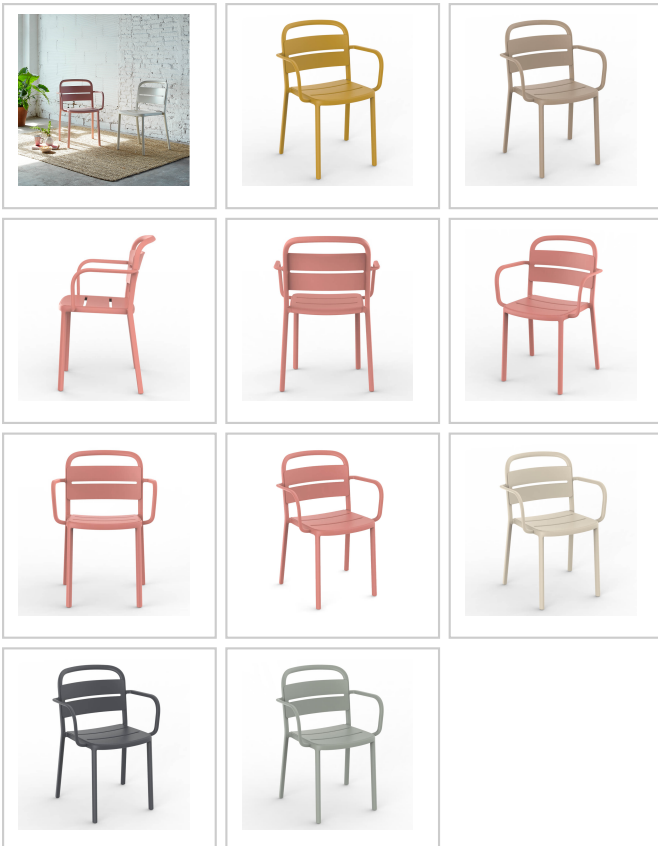

DIMENSIONS

H : 32.5
W : 22.5"
SH : 18.25
D : 21"