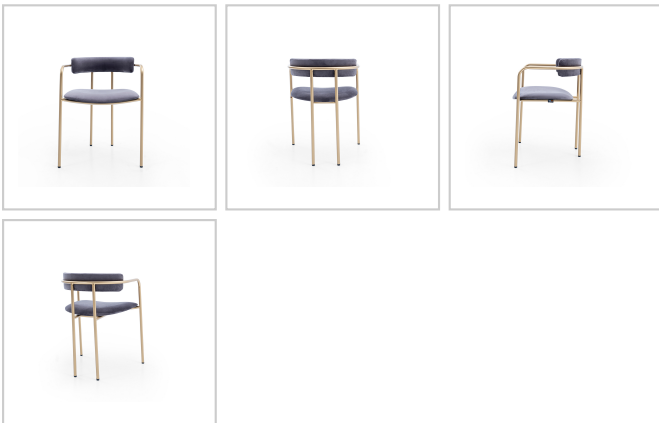

## Scarlet Metal Arm Chair

Model# : CM1SR2894

The Scarlet is an ultra-contemporary, fashionably sophisticated armchair that is as ornamental in a home as it is in the most refined restaurants and other comparable venues. This chair features a lightly cushioned seat and distinct narrow backrest. Contemporary metal arm chair