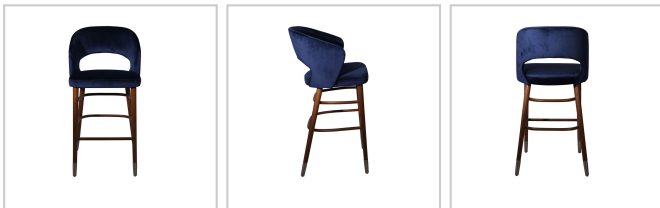

Sigma Hole Upholstered Stool

Model# : CM2SL2728

The Sigma Hole bar stool is designed for modern restaurants, bars, and kitchens that have embraced stylish decor and an ambiance of sophistication. This fully-upholstered bar stool is crafted upon classic legs of solid wood, with a beautifully formed, amply curved backrest that features a decorative, oval hole.