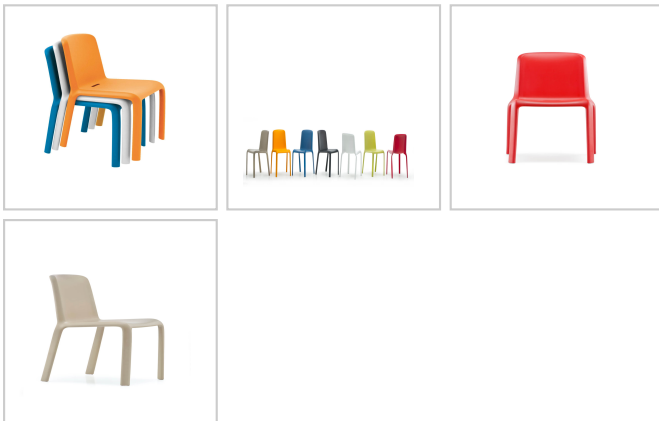

Snow by PEDRALI

Model# : 300

Design by: Odo Fioravanti Made in Italy The playful shape, the adaptability to both external and internal environments and stackability have made the Snow seating collection a new classic. Chair made of polypropylene charged with glass fibers and injection molded using gas air molding technology, which makes it solid and at the same time light. Inventory:

Beige 3 Green 18 Orange 46 Red 70 white 23

DIMENSIONS

H : 31.75
W : 18.5
SH : 18
D : 21.75

New York Showroom
1357 Atlantic Ave.
Brooklyn, NY 11216
Ph: 718-363-3097

Florida Showroom
1211 Stirling Ave.
Dania Beach, FL 33004
Ph: 305-902-2022