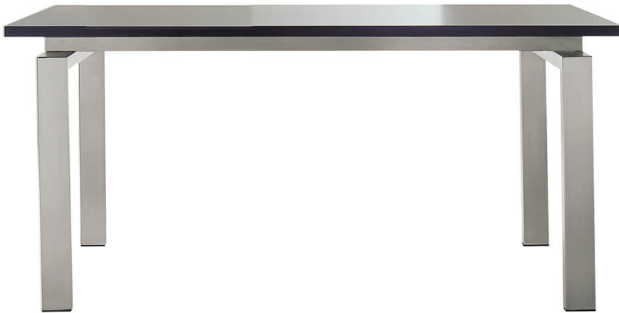

Space by PEDRALI

Model# : TS

Design by: Pedrali R&D Made in Italy Space table, brushed stainless steel frame 80x40 mm. Toughened glass top clear or frosted or laminate top colors wenge, bleached oak or white.

DIMENSIONS

H : 29.5
W : 31.5

New York Showroom
1357 Atlantic Ave.
Brooklyn, NY 11216
Ph: 718-363-3097

Florida Showroom
1211 Stirling Ave.
Dania Beach, FL 33004
Ph: 305-902-2022

www.thechairmarket.com