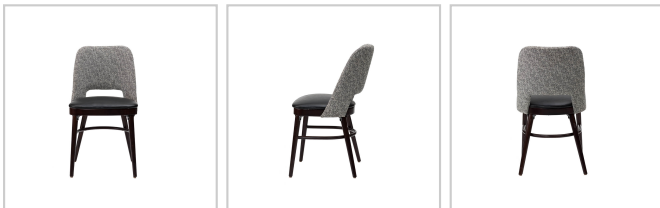

Stema Upholstered Wood Chair

Model# : CM1PG2389

The Stema upholstered wood chair would make an elegant addition to any home dining, banquet, or restaurant setting. A stylish design that features a refined and durable wooden frame, generously plush seat cushion, and an exquisite, curved back, highlights this modern dining chair.