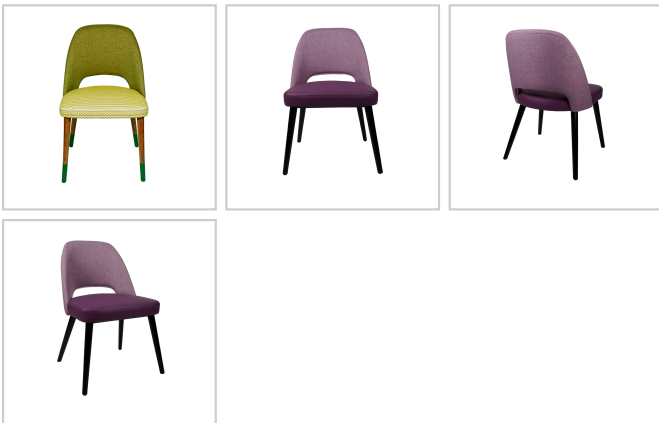

Sun Hole Upholstered Chair

Model# : CM1SL2419

Contemporary seat and back upholstered with beech wood legs chair, exceptionally durable, it's a perfect addition to any café or restaurant.

DIMENSIONS

H : 33"
W : 20"
SH : 18.5"
D : 18"
WT : 14.25 lb