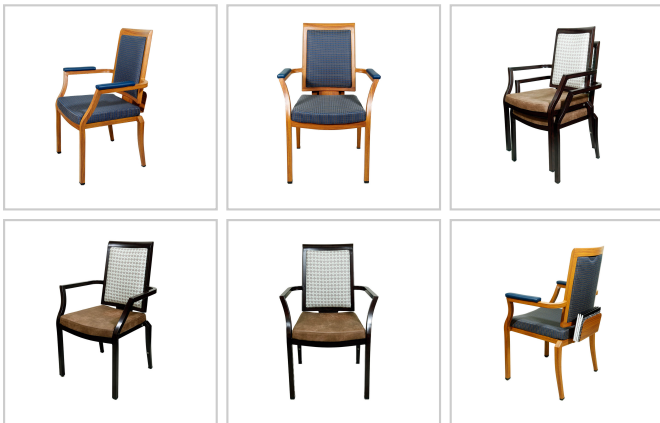

Tepic Aluminum Wood Look Arm Chair

Model# : CM3PR2458

The Tepic aluminum wood look arm chair seamlessly captures a flawless wooden aesthetic. This contemporary wood look chair will cast an aura of magnificence upon any commercial setting.

DIMENSIONS

H : 37.75"
W : 24.75"
SH : 18.5"
D : 18.5"
WT : 25 lb

New York Showroom
1357 Atlantic Ave.
Brooklyn, NY 11216
Ph: 718-363-3097

Florida Showroom
1211 Stirling Ave.
Dania Beach, FL 33004
Ph: 305-902-2022