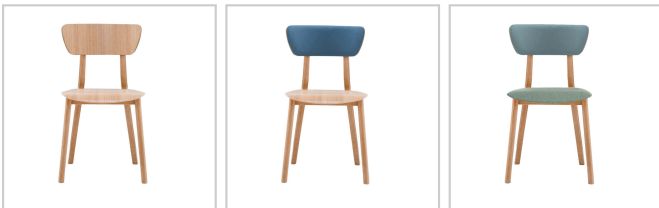

## Tommy Trapezoid

Model# : CM3RE2864

The Tommy side chair is highlighted by its clean, modern twist on classic styling, and is available in Oak or Beech wood options. Additionally, choose from four unique and fashionable back shapes, of all wood, fully padded, or a combination of the two.

### DIMENSIONS

H : 32.25"  
W : 18"  
SH : 18.25  
D : 21.5"  
WT : 13.25 lbs

---

New York Showroom  
1357 Atlantic Ave.  
Brooklyn, NY 11216  
Ph: 718-363-3097

Florida Showroom  
1211 Stirling Ave.  
Dania Beach, FL 33004  
Ph: 305-902-2022